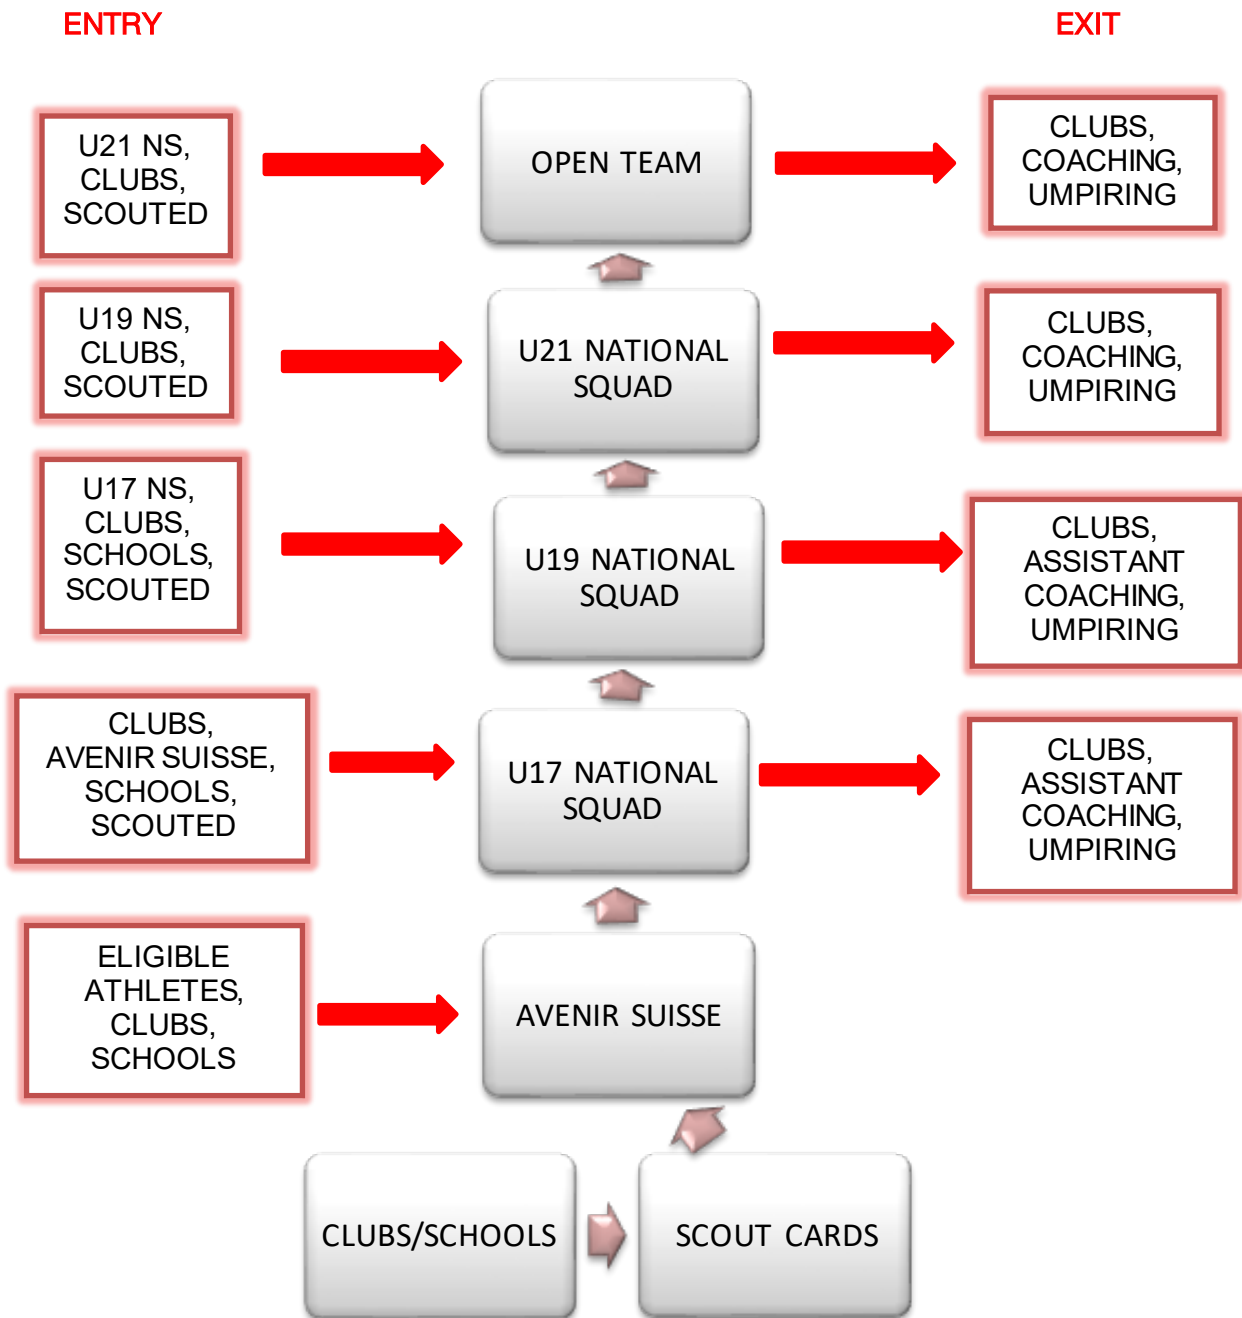

NATIONAL SQUAD PLAYER PATHWAY

The diagram below shows how athletes can progress up the pathway once they reach the next level in age and ability. Kindly note that selection to represent Switzerland at events is not a given and athletes will be selected in line with the selection policy for the appropriate levels. Progression and re-selection is also not automatic, each athlete must demonstrate that she has the commitment, dedication and ability every year at trials.

Scouting

An athlete can be "scouted" at netball events and at trials by anyone in the National Squad Management Team. Netball events are classed as any event that one of the National Squad Management Team is attending whether it is run by Swiss Netball or not.

Once "scouted" the athlete may be invited to attend one of the selected programmes to see if their level of netball fits in with the athletes in the particular group or the athlete may be offered a place immediately.